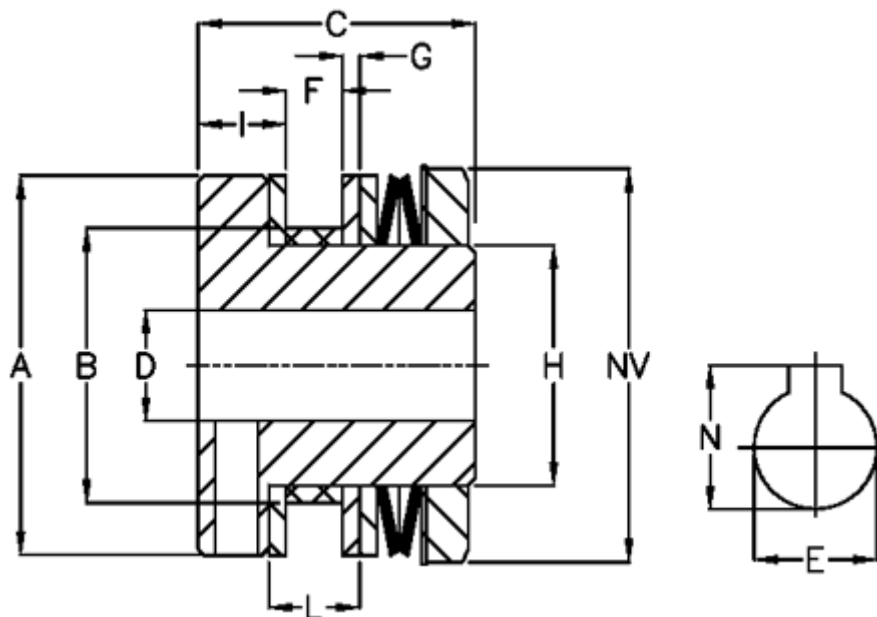

Article number: 4600056

Description: Securex torque limiter T 5/30

Measures

A = 30	L	= 6
B = 21	Largest possible bore with slot according to DIN 6885/1, E max	= 11
C = 31	Largest possible bore with slot according to DIN 6885/1, N	= 12.8
D = 4.5	Largest possible bore with slot according to DIN 6885/3, E max	= 12
F = 6	Largest possible bore with slot according to DIN 6885/3, N	= 13.4
G = 2.5	Max torque Nm	= 5
H = 18	Number of springs	= 2
I = 9	NV	= 27